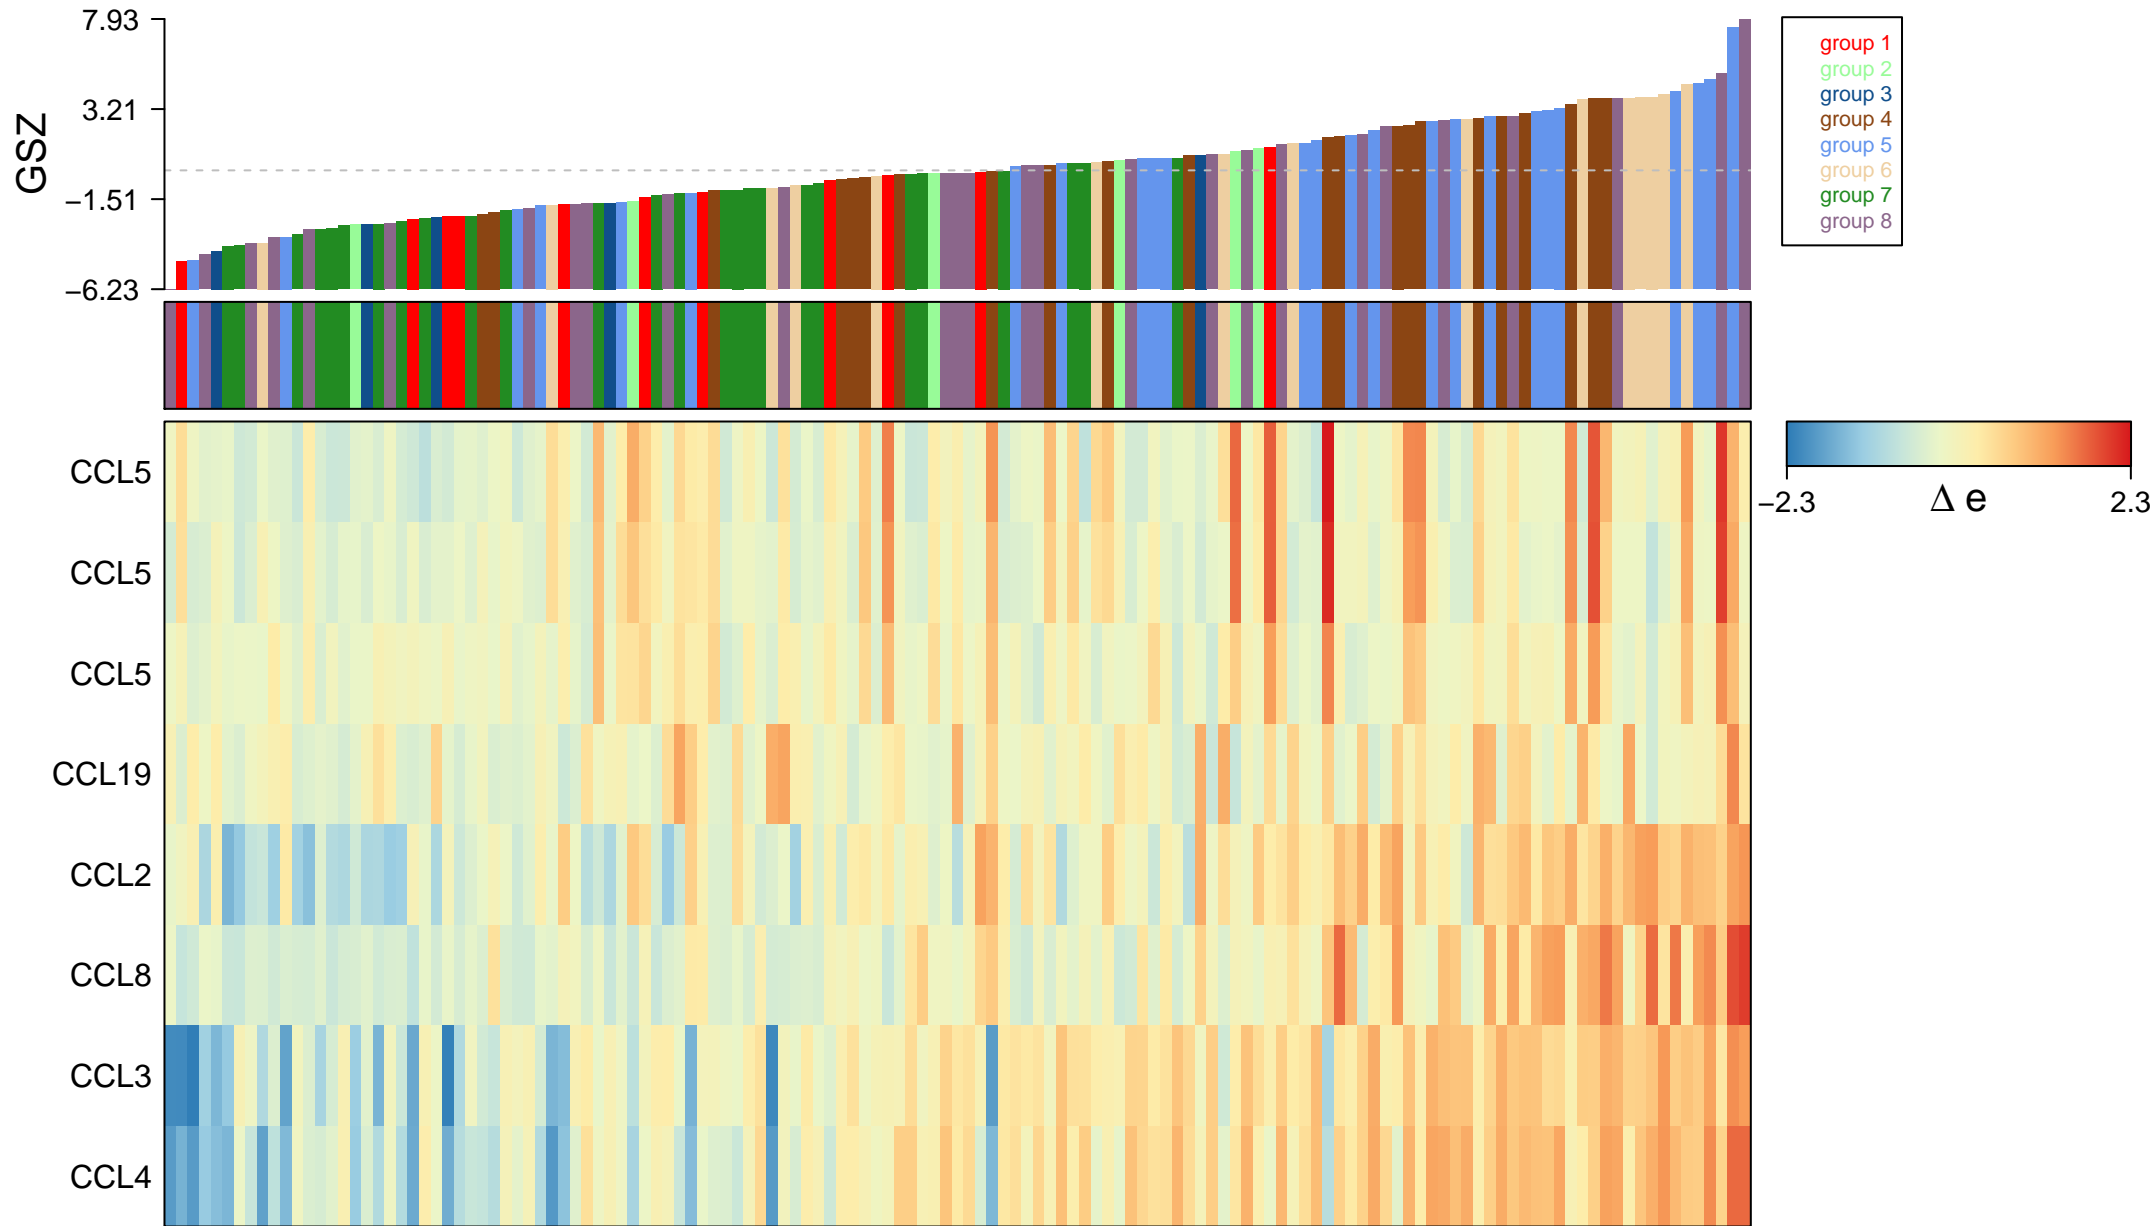

# lymphocyte chemotaxis